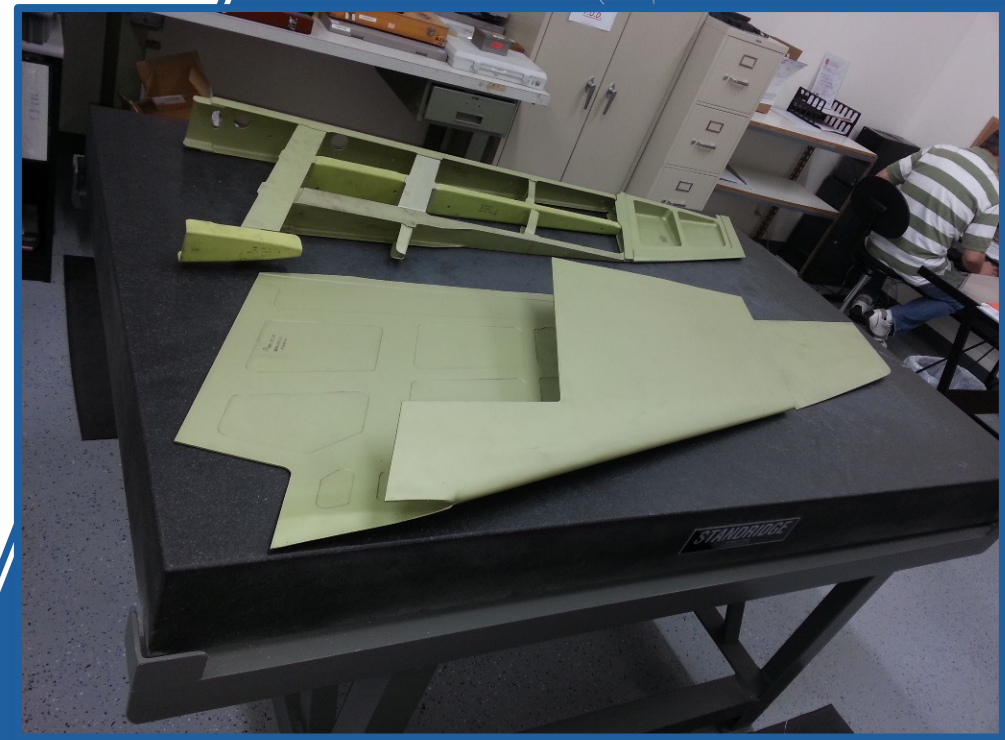

Lex Assembly

Repair & Training

COC Aerospace - Proprietary and Confidential Company Information

Lex Frame Assembly - Part Numbers 14-24010-505/-506

Lex Frame Assembly - Part Numbers 14-24010-505/-506

LEX FRAME AND OUTER SKIN INSPECTION - POST FRAME ASSEMBLY

LEX OUTER SKIN INSTALLATION

LEX AFTER PRIMER/PAINT

LEX FULLY PROCESSED & COMPLETED

LEX FULLY PROCESSED & COMPLETED

Aircraft complete, ready for test flight!

 **The COC F-5 Team - www.coc-aerospace.com** 

EXPERIENCE - OVER 5 DECADES YEARS SUPPORTING LEGACY AIRCRAFT