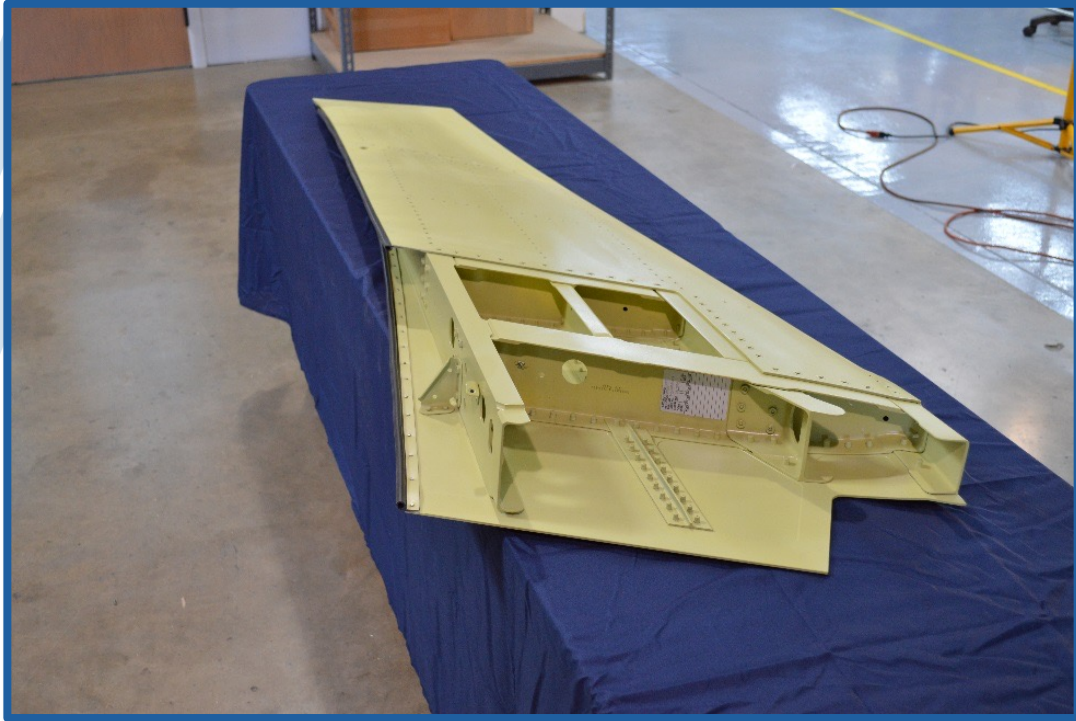

Lex Assembly

Repair & Training

COC Aerospace - Proprietary and Confidential Company Information

Lex Frame Assembly - Part Numbers 14-24010-505/-506

Lex Frame Assembly - Part Numbers 14-24010-505/-506

LEX FRAME AND OUTER SKIN INSPECTION - POST FRAME ASSEMBLY

LEX OUTER SKIN INSTALLATION

LEX AFTER PRIMER/PAINT

LEX FULLY PROCESSED & COMPLETED

LEX FULLY PROCESSED & COMPLETED

Aircraft complete, ready for test flight!

 **The COC F-5 Team - www.coc-aerospace.com** 

EXPERIENCE - OVER 5 DECADES YEARS SUPPORTING LEGACY AIRCRAFT