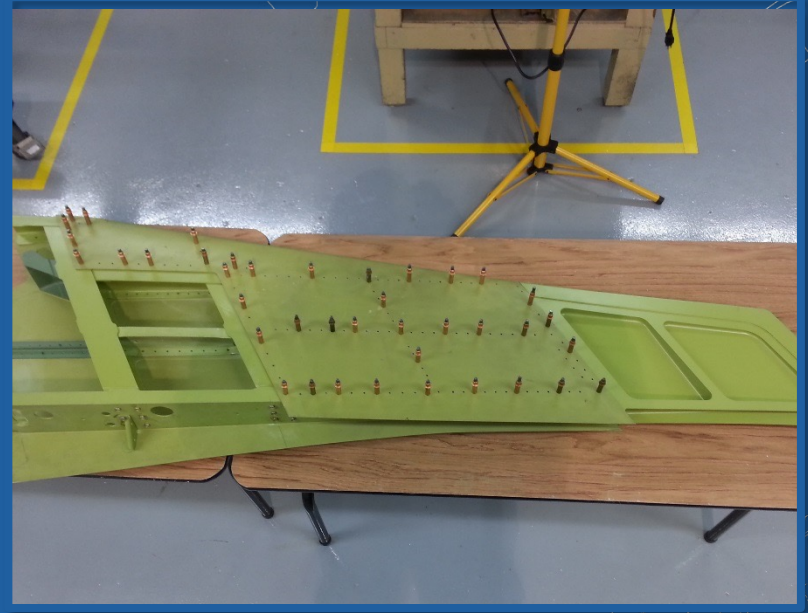

Lex Assembly

Repair & Training

COC Aerospace - Proprietary and Confidential Company Information

Lex Frame Assembly - Part Numbers 14-24010-505/-506

Lex Frame Assembly - Part Numbers 14-24010-505/-506

LEX FRAME AND OUTER SKIN INSPECTION - POST FRAME ASSEMBLY

LEX OUTER SKIN INSTALLATION

LEX AFTER PRIMER/PAINT

LEX FULLY PROCESSED & COMPLETED

LEX FULLY PROCESSED & COMPLETED

Aircraft complete, ready for test flight!

 **The COC F-5 Team - www.coc-aerospace.com** 

EXPERIENCE - OVER 5 DECADES YEARS SUPPORTING LEGACY AIRCRAFT