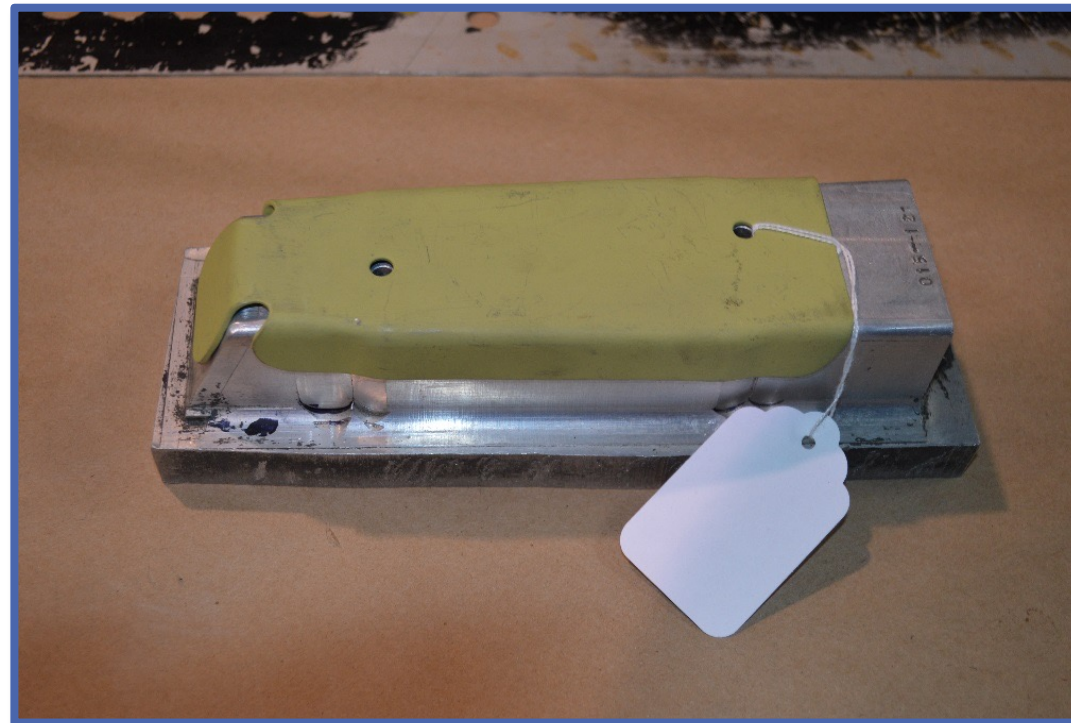

Lex Assembly

Repair & Training

COC Aerospace - Proprietary and Confidential Company Information

Lex Frame Assembly - Part Numbers 14-24010-505/-506

Lex Frame Assembly - Part Numbers 14-24010-505/-506

LEX FRAME AND OUTER SKIN INSPECTION - POST FRAME ASSEMBLY

LEX OUTER SKIN INSTALLATION

LEX AFTER PRIMER/PAINT

LEX FULLY PROCESSED & COMPLETED

LEX FULLY PROCESSED & COMPLETED

Aircraft complete, ready for test flight!

 **The COC F-5 Team - www.coc-aerospace.com** 

EXPERIENCE - OVER 5 DECADES YEARS SUPPORTING LEGACY AIRCRAFT