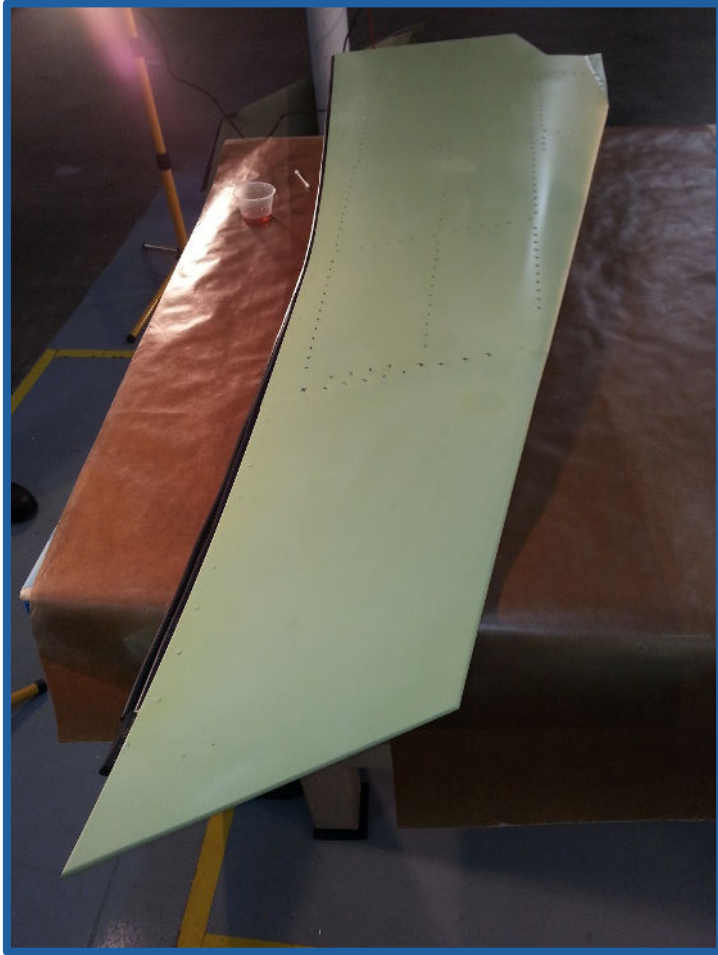

Lex Assembly

Repair & Training

COC Aerospace - Proprietary and Confidential Company Information

Lex Frame Assembly - Part Numbers 14-24010-505/-506

Lex Frame Assembly - Part Numbers 14-24010-505/-506

LEX FRAME AND OUTER SKIN INSPECTION - POST FRAME ASSEMBLY

LEX OUTER SKIN INSTALLATION

LEX AFTER PRIMER/PAINT

LEX FULLY PROCESSED & COMPLETED

LEX FULLY PROCESSED & COMPLETED

Aircraft complete, ready for test flight!

 **The COC F-5 Team - www.coc-aerospace.com** 

EXPERIENCE - OVER 5 DECADES YEARS SUPPORTING LEGACY AIRCRAFT