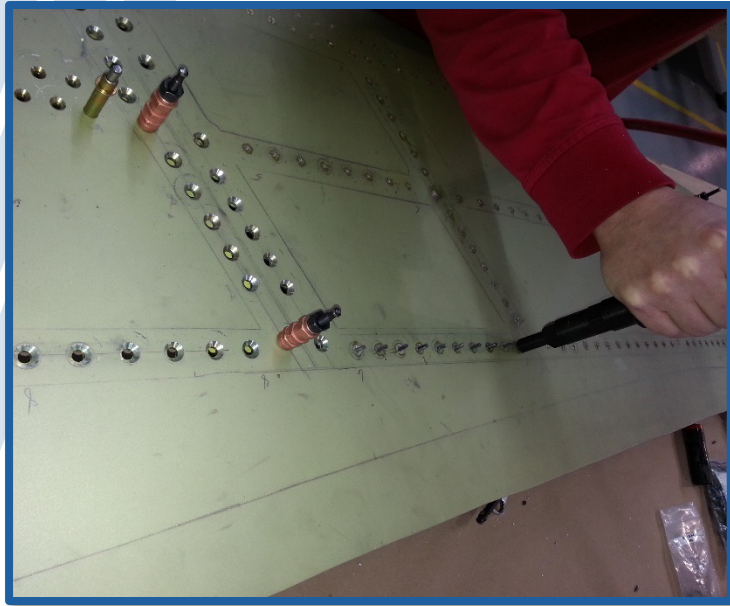

Lex Assembly

Repair & Training

COC Aerospace - Proprietary and Confidential Company Information

Lex Frame Assembly - Part Numbers 14-24010-505/-506

Lex Frame Assembly - Part Numbers 14-24010-505/-506

LEX FRAME AND OUTER SKIN INSPECTION - POST FRAME ASSEMBLY

LEX OUTER SKIN INSTALLATION

LEX AFTER PRIMER/PAINT

LEX FULLY PROCESSED & COMPLETED

LEX FULLY PROCESSED & COMPLETED

Aircraft complete, ready for test flight!

 **The COC F-5 Team - www.coc-aerospace.com** 

EXPERIENCE - OVER 5 DECADES YEARS SUPPORTING LEGACY AIRCRAFT