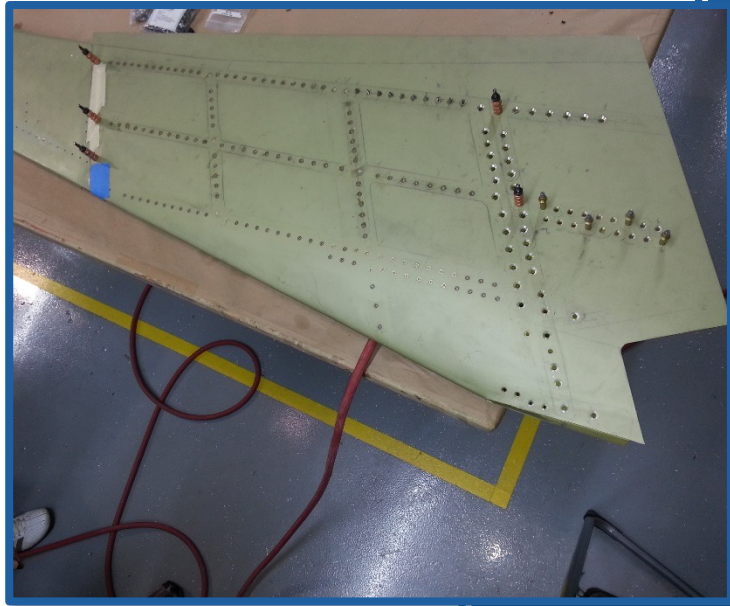

Lex Assembly

Repair & Training

COC Aerospace - Proprietary and Confidential Company Information

Lex Frame Assembly - Part Numbers 14-24010-505/-506

Lex Frame Assembly - Part Numbers 14-24010-505/-506

LEX FRAME AND OUTER SKIN INSPECTION - POST FRAME ASSEMBLY

LEX OUTER SKIN INSTALLATION

LEX AFTER PRIMER/PAINT

LEX FULLY PROCESSED & COMPLETED

LEX FULLY PROCESSED & COMPLETED

Aircraft complete, ready for test flight!

 **The COC F-5 Team - www.coc-aerospace.com** 

EXPERIENCE - OVER 5 DECADES YEARS SUPPORTING LEGACY AIRCRAFT