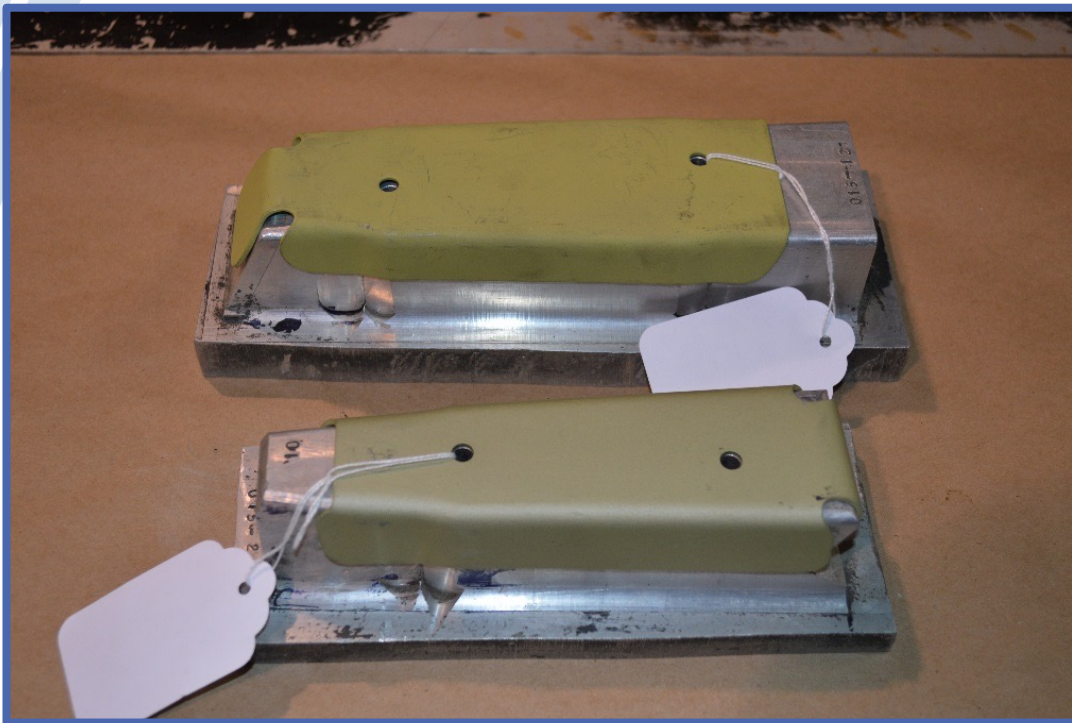

Lex Assembly

Repair & Training

COC Aerospace - Proprietary and Confidential Company Information

Lex Frame Assembly - Part Numbers 14-24010-505/-506

Lex Frame Assembly - Part Numbers 14-24010-505/-506

LEX FRAME AND OUTER SKIN INSPECTION - POST FRAME ASSEMBLY

LEX OUTER SKIN INSTALLATION

LEX AFTER PRIMER/PAINT

LEX FULLY PROCESSED & COMPLETED

LEX FULLY PROCESSED & COMPLETED

Aircraft complete, ready for test flight!

 **The COC F-5 Team - www.coc-aerospace.com** 

EXPERIENCE - OVER 5 DECADES YEARS SUPPORTING LEGACY AIRCRAFT