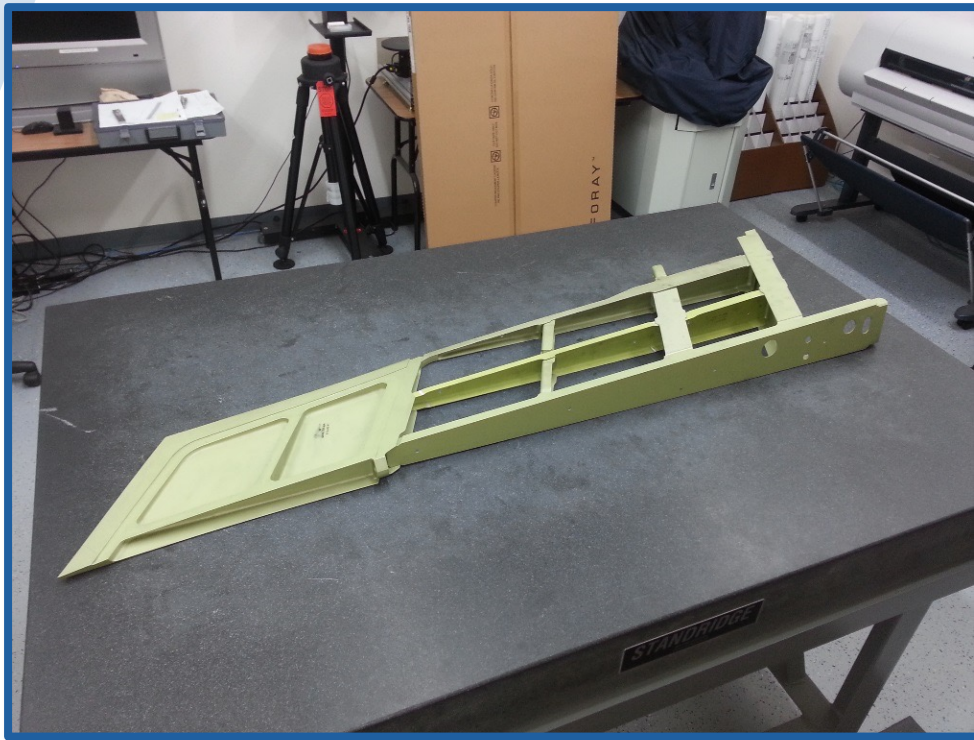

Lex Assembly

Repair & Training

COC Aerospace - Proprietary and Confidential Company Information

Lex Frame Assembly - Part Numbers 14-24010-505/-506

Lex Frame Assembly - Part Numbers 14-24010-505/-506

LEX FRAME AND OUTER SKIN INSPECTION - POST FRAME ASSEMBLY

LEX OUTER SKIN INSTALLATION

LEX AFTER PRIMER/PAINT

LEX FULLY PROCESSED & COMPLETED

LEX FULLY PROCESSED & COMPLETED

Aircraft complete, ready for test flight!

 **The COC F-5 Team - www.coc-aerospace.com** 

EXPERIENCE - OVER 5 DECADES YEARS SUPPORTING LEGACY AIRCRAFT